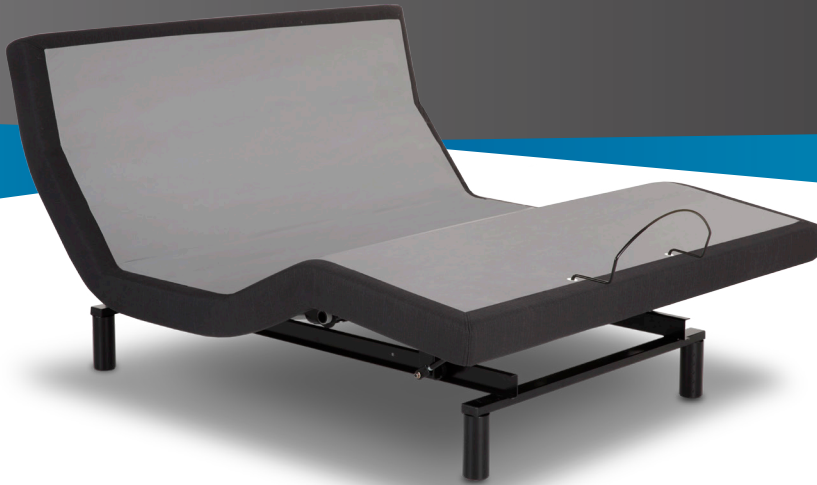

# PREMIER™ FOUNDATION STYLE

premium  
MODELS™

head, foot, pillow

4-port USB hub

dual massage

under-bed lighting

adjustable leg

Create room scenes with the app for Apple & Android devices

**4" Profile Base with Wallhugger Technology** – Keeps your nightstand within reach.

**Pillow, Head, and Foot Articulation** – Full-range adjustment provides ultimate comfort and supports up to 850 lbs. total weight capacity.

**LP Connect® Technology** – Advanced integrated technology connects your bed to you and your bedroom. Download the free app and control room lighting, airflow, sound, and more for the ultimate bedroom experience.

**Integrated Under-Bed Lighting** – Program a room scene to set the mood or tie it to your alarm and a gentle massage to help you wake up in the morning.

**4-Port USB Hubs** – Easily recharge devices with ports conveniently located on each side of the base.