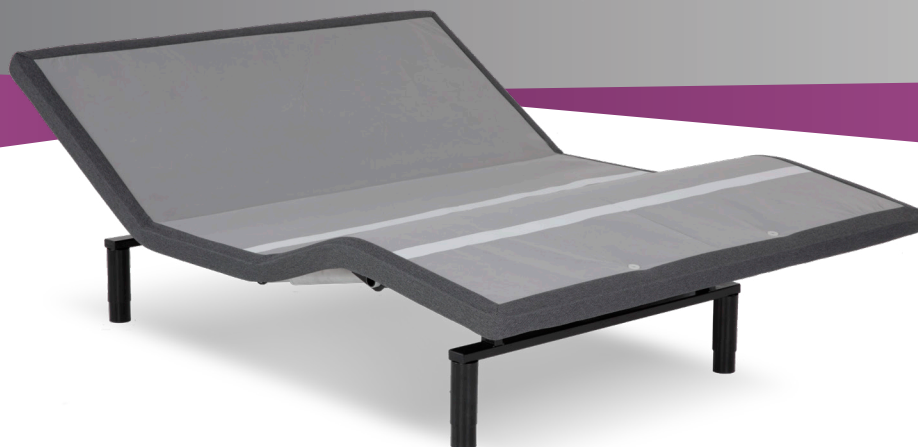

## POSITIONS

adjustable leg

free app now included

### 2"-Profile Foundation-Style Base

The low-profile design easily fits inside the frame of your bed.

### 850-lb. Lift Capacity

This high-performance base easily lifts up to 850 lbs. total maximum weight, including the mattress.

### Adjustable Legs

Heavy-duty 2½"-diameter legs quickly and easily adjust from 6" to 10" in height for a perfect fit.