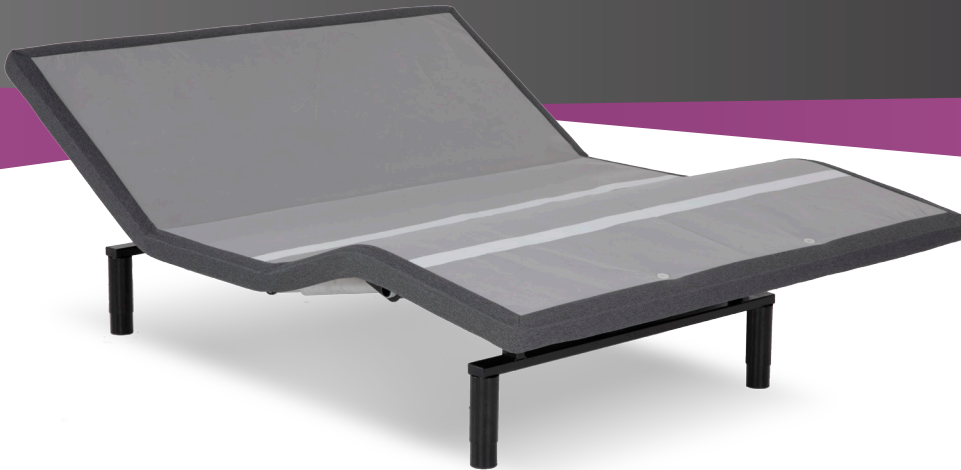

SIMPLICITY™ 3.0

performance
MODELS™

head and foot

dual massage

under-bed lighting

adjustable leg

optional app kit upgrade
sold separately

Slim 2"-Profile Base – Easily fits inside the frame of your bed.

Head and Foot Articulation – Effortlessly raise the head or foot to find ultimate comfort.

850-lb. Lift Capacity – This high-performance base easily lifts up to 850 lbs. total maximum weight, including mattress.

Back-Lit Wireless Remote with Safety Lock Feature – Place this freestanding remote on your nightstand for easy access and use the safety lock feature for peace of mind.

Full-Body Dual Massage with Wave – Rejuvenate after a long day with a relaxing head-to-toe massage that soothes your cares away.

Zero Gravity Button Plus Two Custom Programmable Positions – Relieve pressure points with weightless Zero Gravity or find personalized comfort by storing two of your favorite positions.

Flat Button – Easily return the base to flat with the touch of a button, or program with press-and-hold for safety.