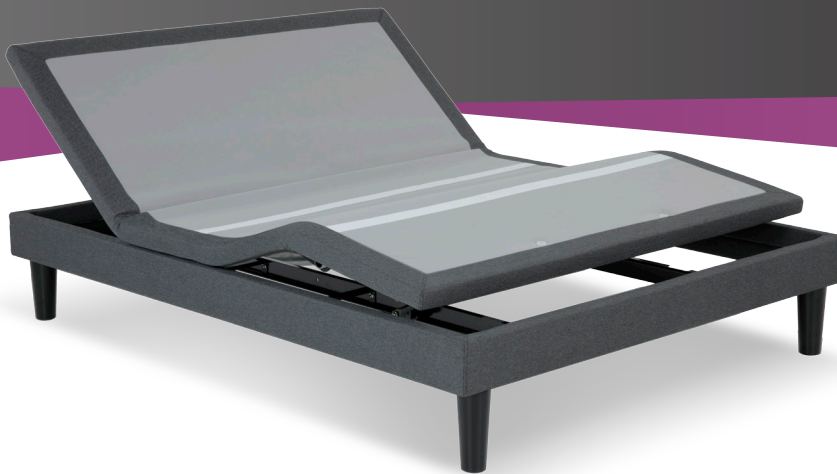

S-CAPE® 2.0

FURNITURE STYLE

performance
MODELS™

optional app kit upgrade
sold separately

Furniture-Style Base with Wallhugger Technology – This beautiful piece of furniture with solid wooden legs keeps your nightstand within easy reach.

Head and Foot Articulation – Effortlessly raise the head or foot to find ultimate comfort.

850-lb. Lift Capacity – This high-performance base easily lifts up to 850 lbs. total maximum weight, including mattress.

Back-Lit Wireless Remote with Safety Lock Feature – Place this freestanding remote on your nightstand for easy access and use the safety lock feature for peace of mind.

Full-Body Dual Massage with Wave – Rejuvenate after a long day with a relaxing head-to-toe massage that soothes your cares away.

Zero Gravity Button Plus Two Custom Programmable Positions – Relieve pressure points with weightless Zero Gravity or find personalized comfort by storing two of your favorite positions.

Flat Button – Easily return the base to flat with the touch of a button, or program with press-and-hold for safety.