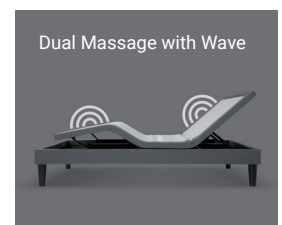

DESIGNED, ENGINEERED
& ASSEMBLED
USA

FashionBedGroup.com

LPAdjustableBases.com

FASHION
BED GROUP®

Adjustable bases by Leggett & Platt. Finely crafted tranquility.

© 2016 Fashion Bed Group, a Leggett & Platt company. 21001_1_17 | 1117FBG