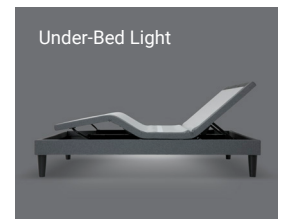

DESIGNED, ENGINEERED
& ASSEMBLED
USA

FashionBedGroup.com

LPAdjustableBases.com

FASHION
BED GROUP®

Adjustable bases by Leggett & Platt. Finely crafted tranquility.

© 2016 Fashion Bed Group, a Leggett & Platt company. 21001_1_17 | 1117FBG